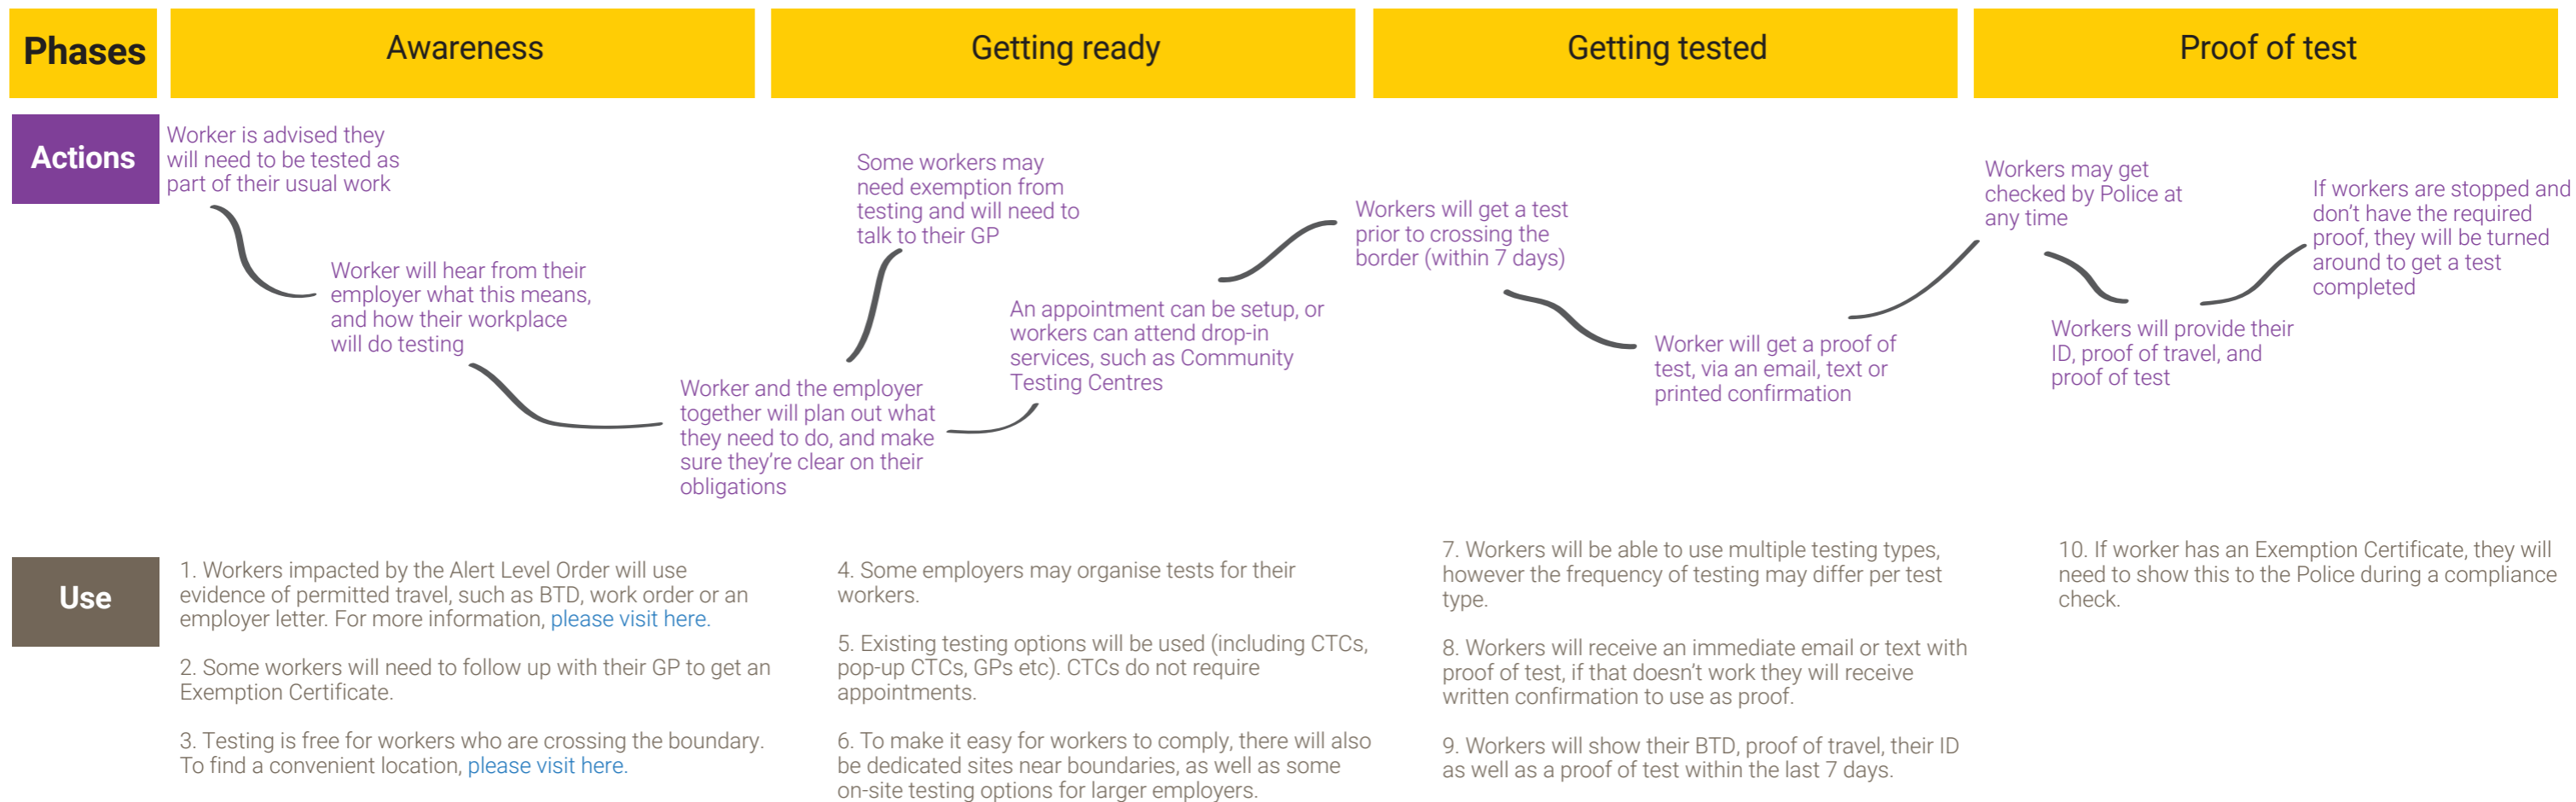

COVID-19

New Zealand Government

Testing permitted workers crossing alert level boundaries

To safeguard areas of New Zealand at lower alert levels, and to ensure COVID-19 is contained - surveillance testing of permitted workers crossing the alert level boundary is going to be implemented immediately.

Checklist

Understand my obligations

Complete a test (at least 7 days) before boundary travel

Collect business travel documents

Have proof of ID, proof of test and proof of business travel

Confirm a test is arranged